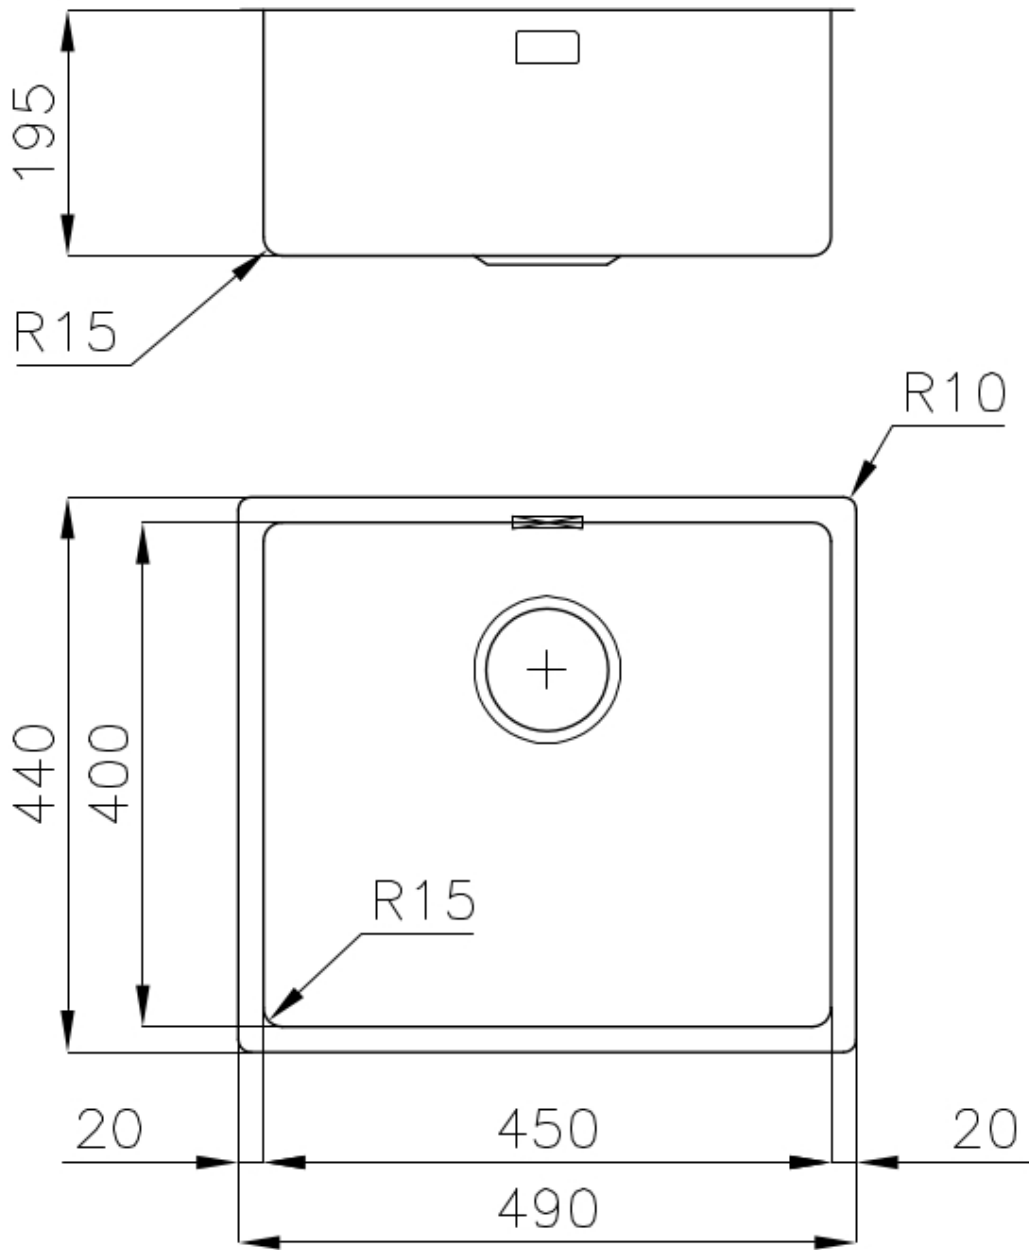

Sink KE - R15

Kitchen Sinks

Code: 2154 850

DETAILS

Edge/Installation Type	Undermount
Finish	Foster brushed
Material	AISI 304 stainless steel
Texture	Foster brushed
Base	60 cm
Dimensions	490x440 mm
Standard fittings	Fixing hooks, gasket, drain, overflow and siphon, boxed packing
Mixer holes	No standard holes
Built-in hole	View technical data sheet

Drainer No

Width 49 cm

Bowl dimension 450x400mm

Number of bowls 1 bowl

Waste fitting 3,5" drain

FEATURES

Basket 3,5" waste fitting The drain is equipped with a large 3.5" drain, with the practical basket cap that prevents the discharge of solid parts.

High thickness 1mm thick steel. A significant thickness, which guarantees the maximum sturdiness and durability.

Perimetral overflow The overflow is always a security on the Foster sinks that prevents the overflow of water in case of oversights. The perimeter drain solution improves aesthetics thanks to its square and essential shape.

Small radius Bowls with squared shapes with a modern design and an increased capacity, for a minimal aesthetics connected with an extreme practicality.

TECHNICAL DATA

Cut out size
Dimensioni per foratura top