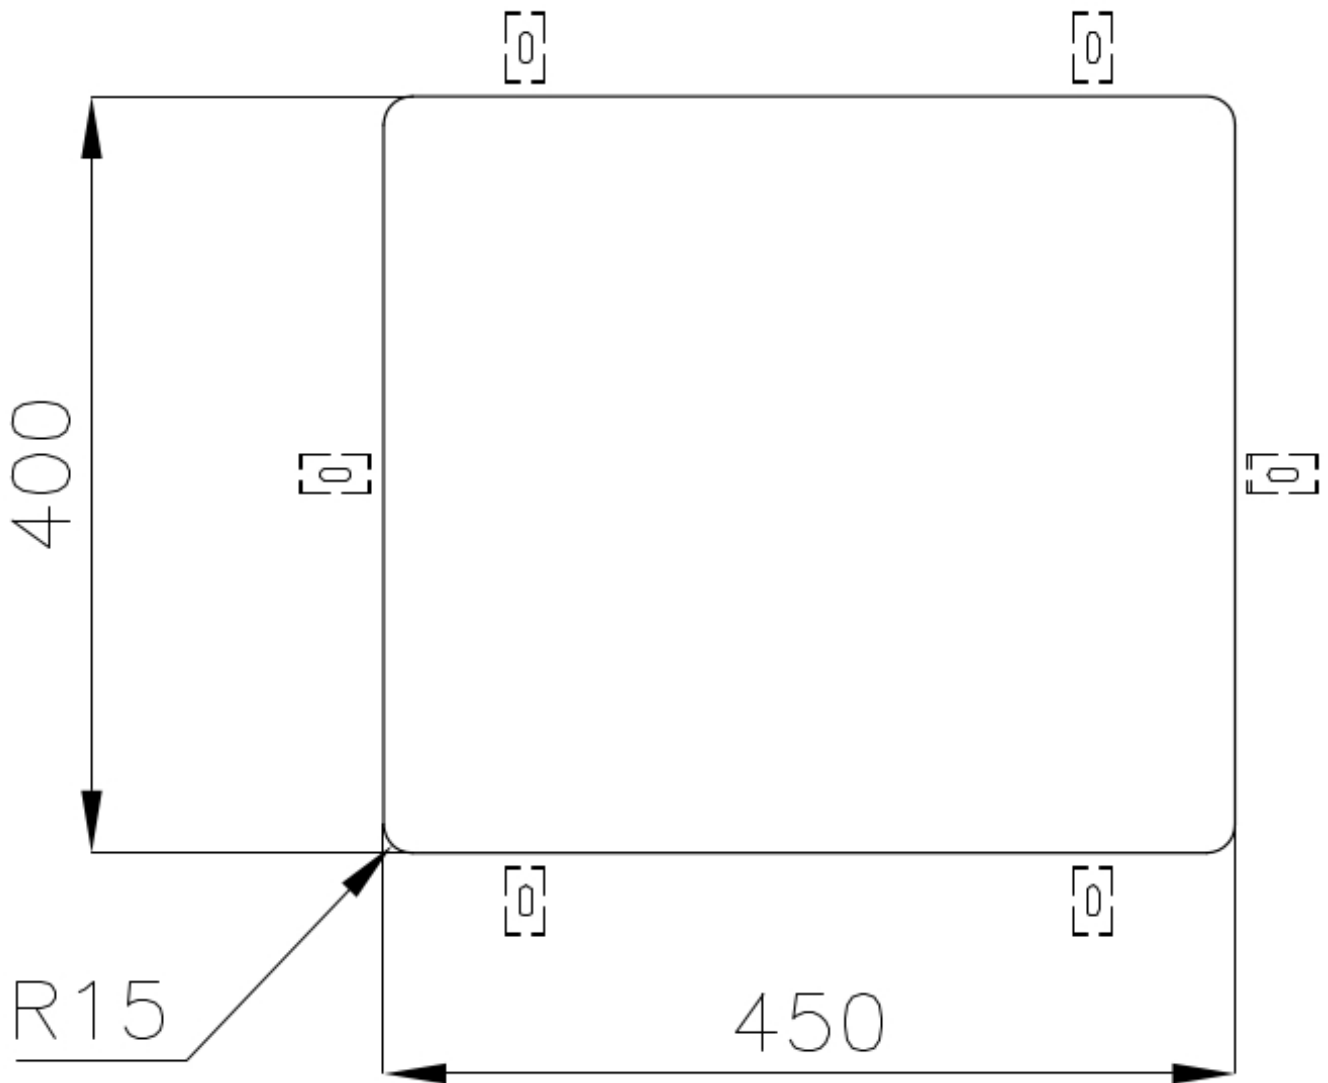

Sink KE - R15

Kitchen Sinks

Code: 2154 850

DETAILS

Edge/Installation Type	Undermount
Finish	Foster brushed
Material	AISI 304 stainless steel
Texture	Foster brushed
Base	60 cm
Dimensions	490x440 mm
Standard fittings	Fixing hooks, gasket, drain, overflow and siphon, boxed packing
Mixer holes	No standard holes
Built-in hole	View technical data sheet

Drainer No

Width 49 cm

Bowl dimension 450x400mm

Number of bowls 1 bowl

Waste fitting 3,5" drain

FEATURES

Basket 3,5" waste fitting The drain is equipped with a large 3.5" drain, with the practical basket cap that prevents the discharge of solid parts.

High thickness 1mm thick steel. A significant thickness, which guarantees the maximum sturdiness and durability.

Perimetral overflow The overflow is always a security on the Foster sinks that prevents the overflow of water in case of oversights. The perimeter drain solution improves aesthetics thanks to its square and essential shape.

Small radius Bowls with squared shapes with a modern design and an increased capacity, for a minimal aesthetics connected with an extreme practicality.

TECHNICAL DATA

Cut out size
Dimensioni per foratura top